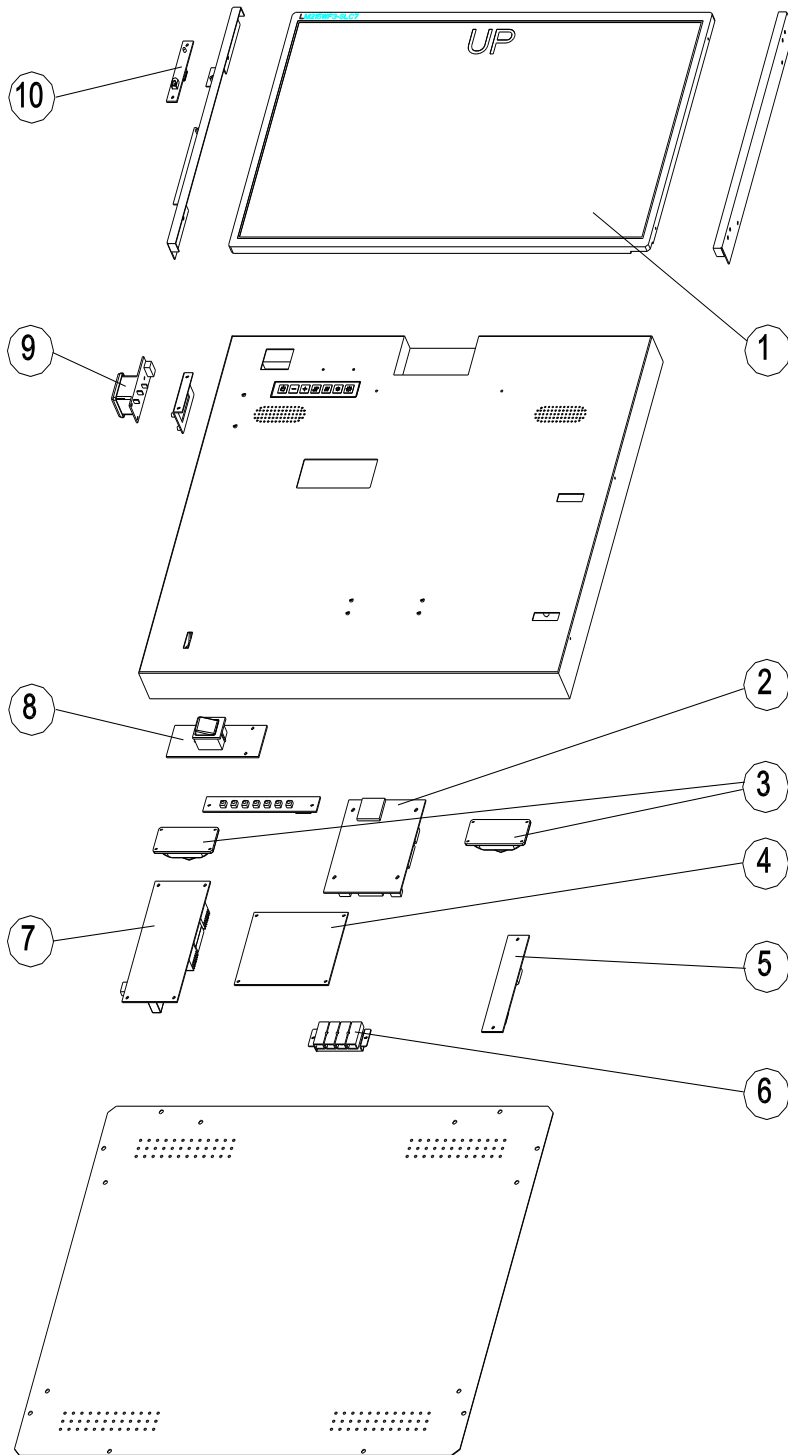

OPTI – V

SINGLE - FABER

SPARES MANUAL

ISSUE 1

OCTOBER 2013

COMPILED BY JOHN WILKINSON

OPTI – V SINGLE

OPTI – V SINGLE

OPTI – V SINGLE

1	7513111	LED STRIP
2	7513135	SINGLE SCREEN
3	7513136	HORIZONTAL FUELBED
4	7513137	GLASS SINGLE
5	DI13029	CORDSET – EU
6	7513138	PASSEPARTOUT FRAME SET SINGLE
7	7513114	LED CONTROLLER
8	7513139	VIRTICAL FUELBED
9	DI13030	REMOTE CONTROL - FABER

OPTI - V SINGLE SCREEN

OPTI – V

SINGLE SCREEN

1	7513120	LCD PANEL
2	7513122	MAIN BOARD
3	7513127	SPEAKER
4	7513125	POWER CONTROL BOARD
5	7513123	CONVERTER
6	7513124	AC OUT CONNECTOR
7	7513126	POWER BOARD
8	7513129	AC SWITCH BOARD
9	7513140	AC IN BOARD
10	7513130	IR BOARD

NOT SHOWN

7513131

SD CARD