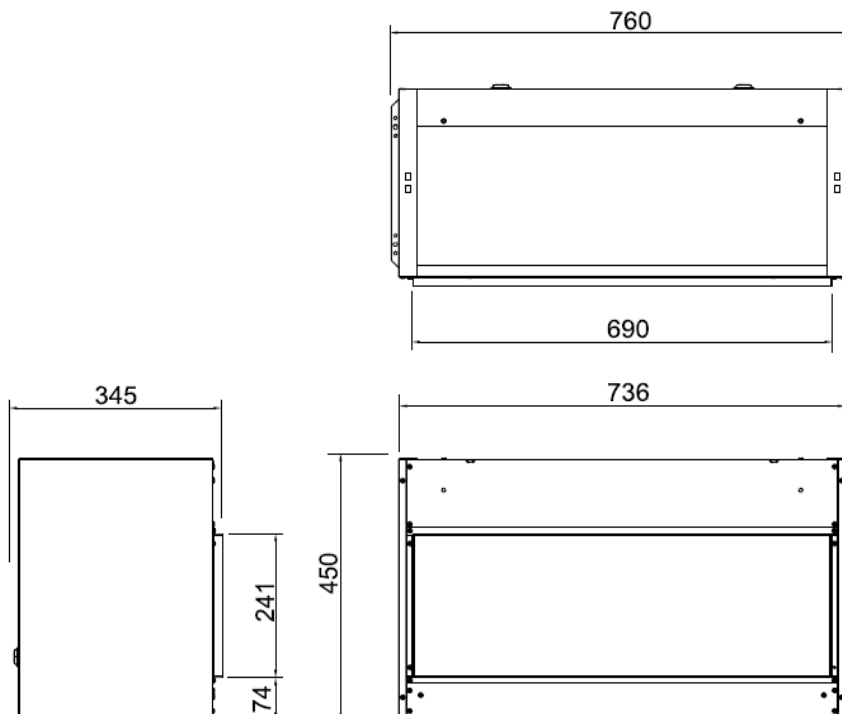

OPTI – V SINGLE