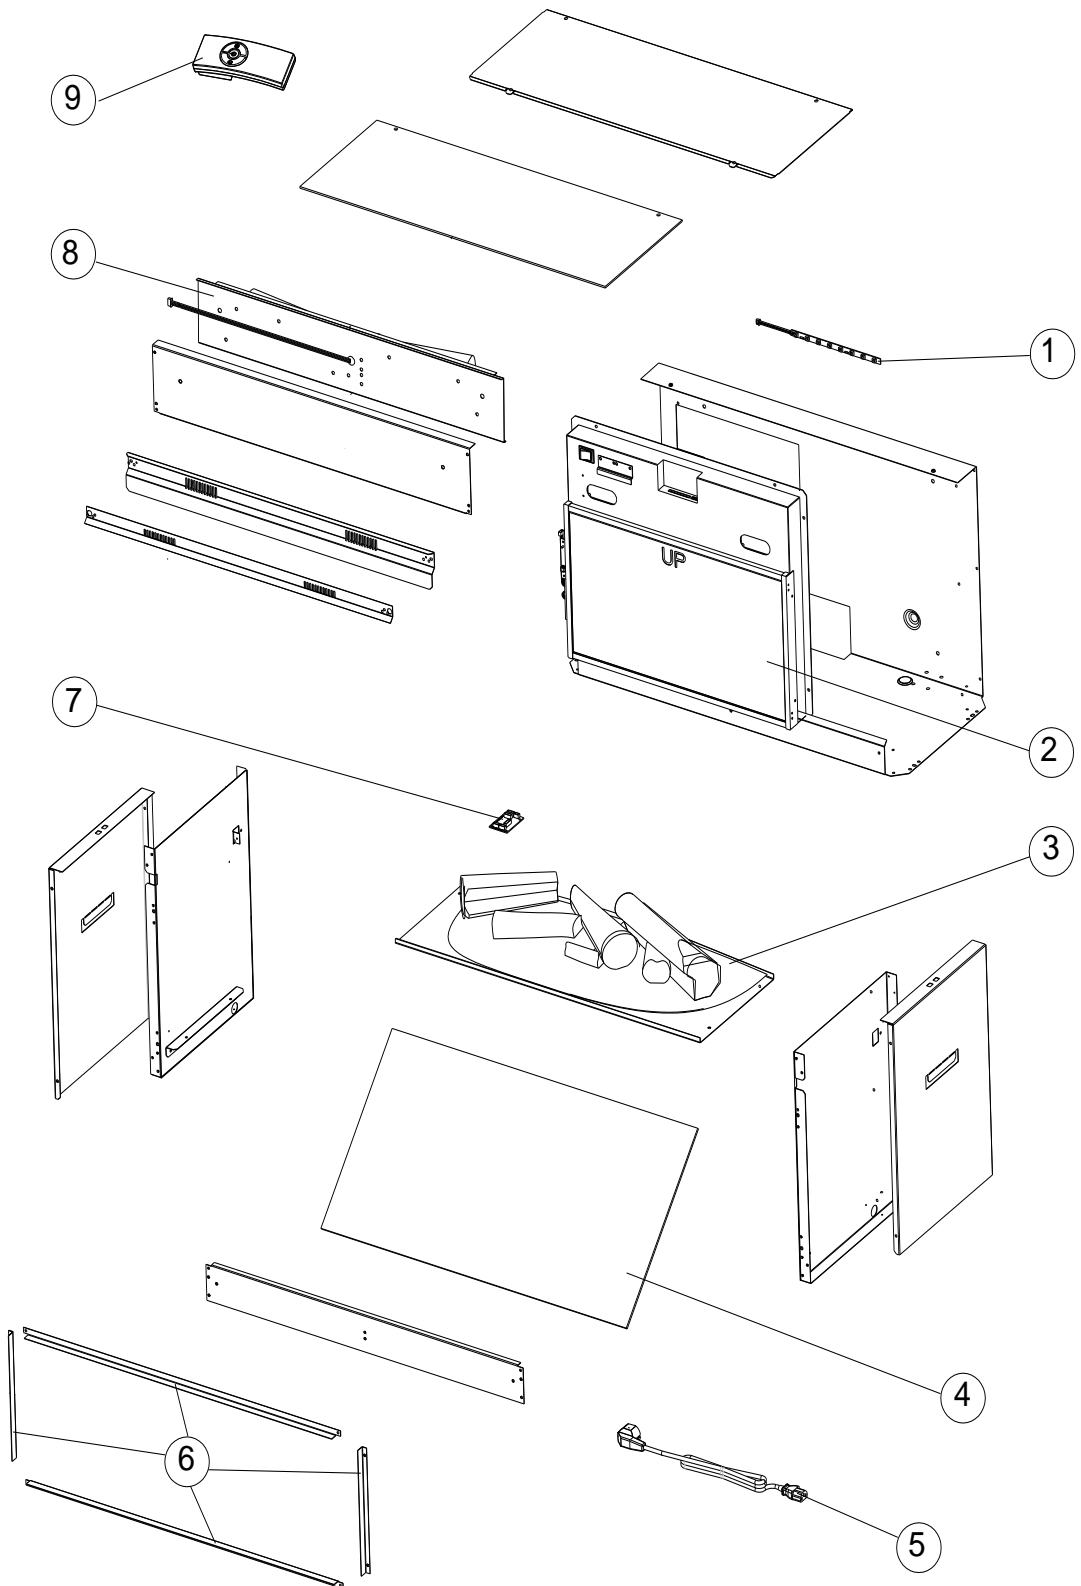

OPTI – V SINGLE

1	7513111	LED STRIP
2	7513135	SINGLE SCREEN
3	7513136	HORIZONTAL FUELBED
4	7513137	GLASS SINGLE
5	DI13029	CORDSET – EU
6	7513138	PASSEPARTOUT FRAME SET SINGLE
7	7513114	LED CONTROLLER
8	7513139	VIRTICAL FUELBED
9	DI13030	REMOTE CONTROL - FABER

OPTI - V SINGLE SCREEN

OPTI – V

SINGLE SCREEN

1	7513120	LCD PANEL
2	7513122	MAIN BOARD
3	7513127	SPEAKER
4	7513125	POWER CONTROL BOARD
5	7513123	CONVERTER
6	7513124	AC OUT CONNECTOR
7	7513126	POWER BOARD
8	7513129	AC SWITCH BOARD
9	7513140	AC IN BOARD
10	7513130	IR BOARD